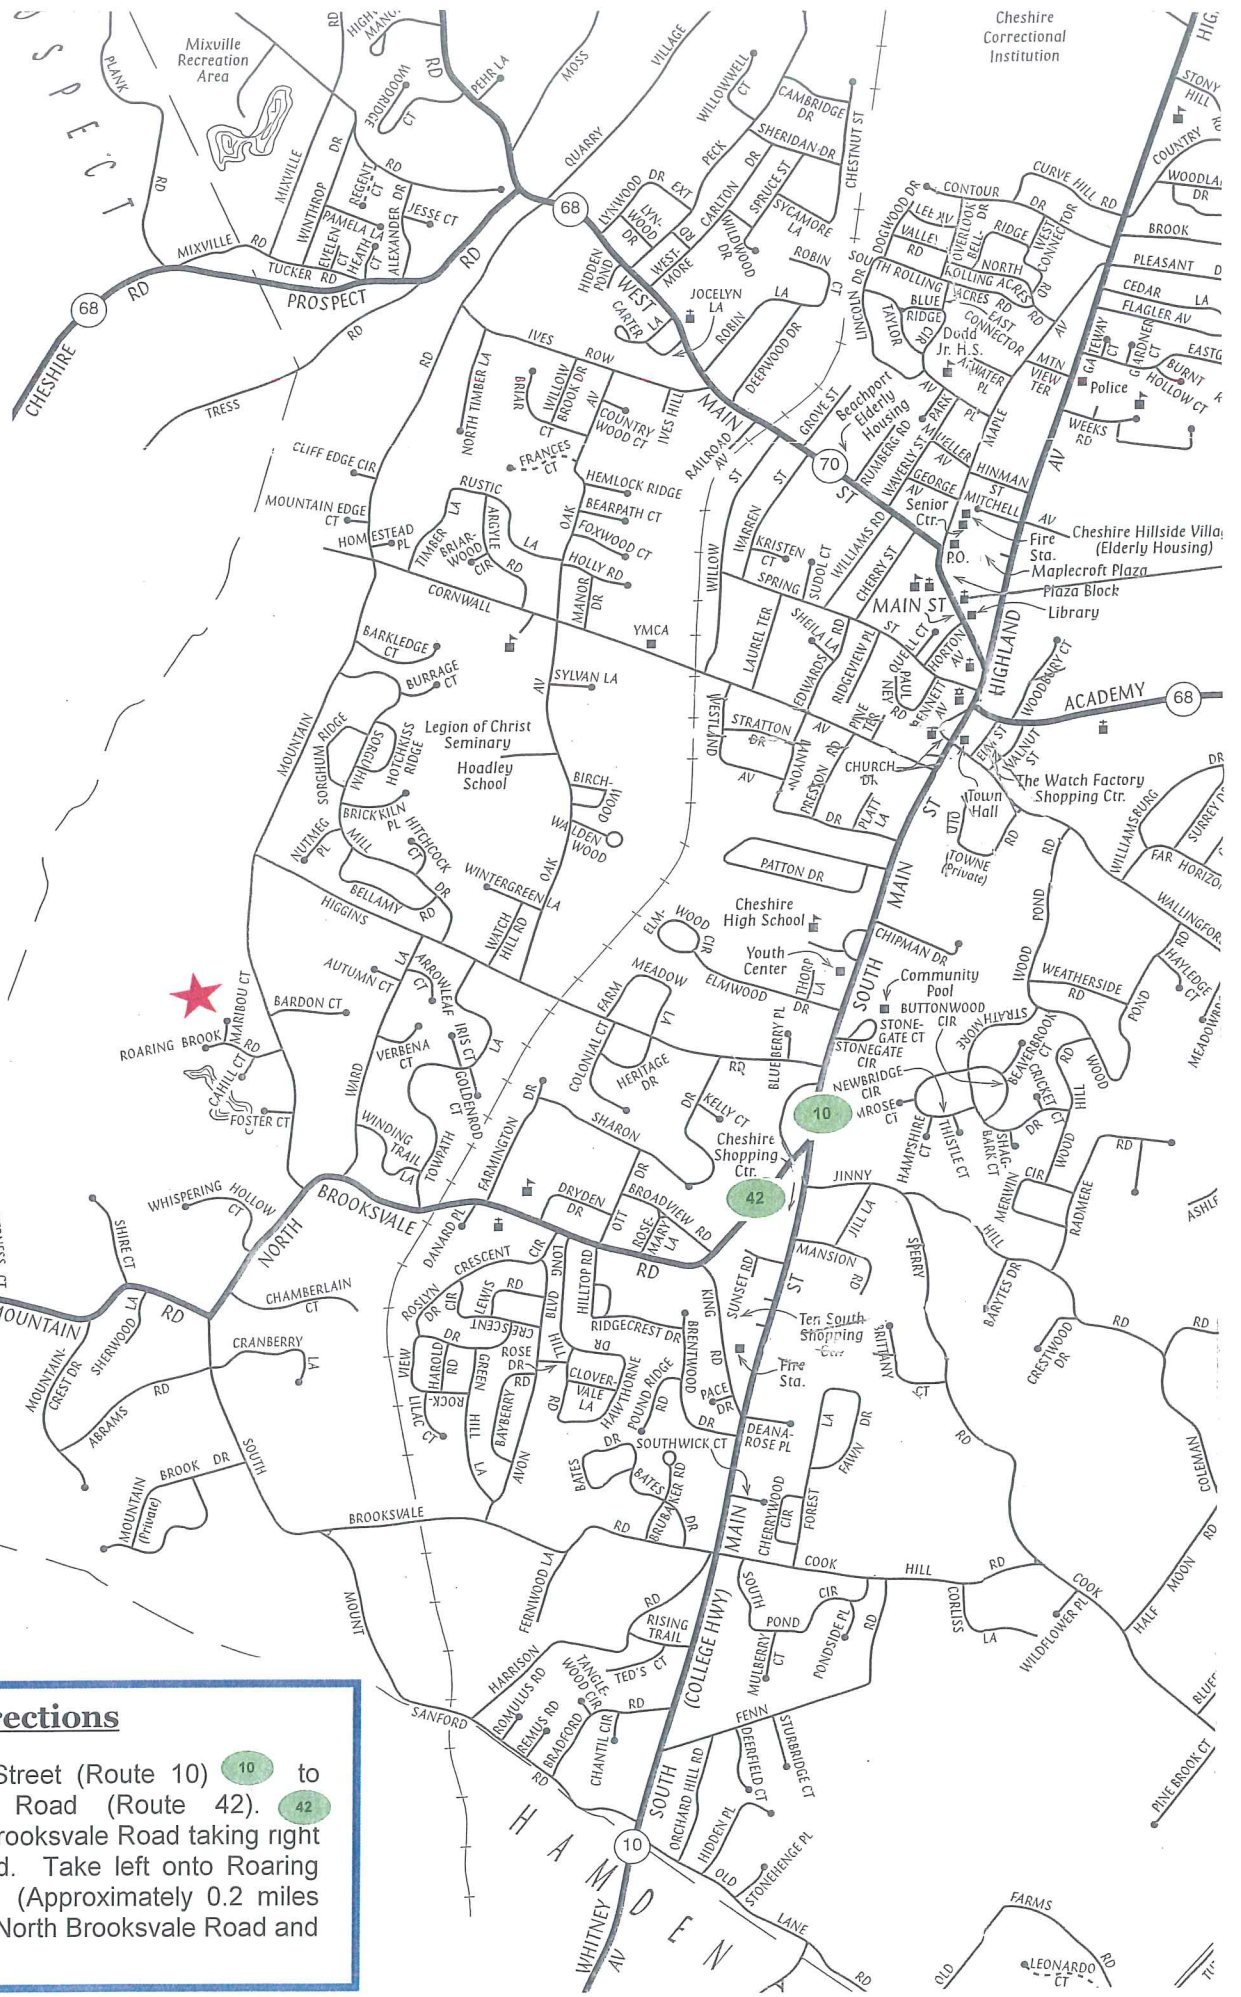

## Directions

Take South Main Street (Route 10) 10 to North Brooksvale Road (Route 42). 42 Proceed on North Brooksvale Road taking right onto Mountain Road. Take left onto Roaring Brook Road. ★ (Approximately 0.2 miles from intersection of North Brooksvale Road and Mountain Road.)